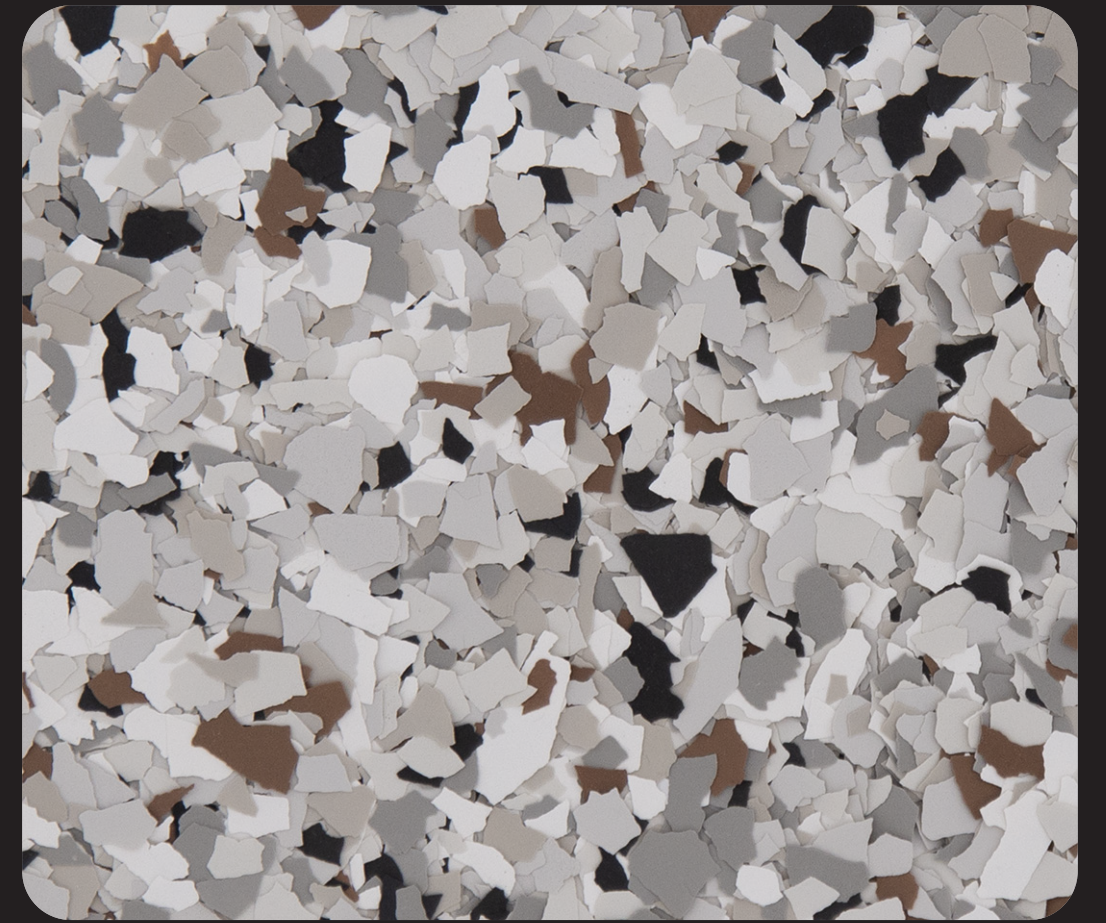

NIGHTSHADE

DOMINO PLUS

FEATHER GRAY

GRAVEL

STONEY CREEK

COYOTE

SHORELINE

OUTBACK

COMET