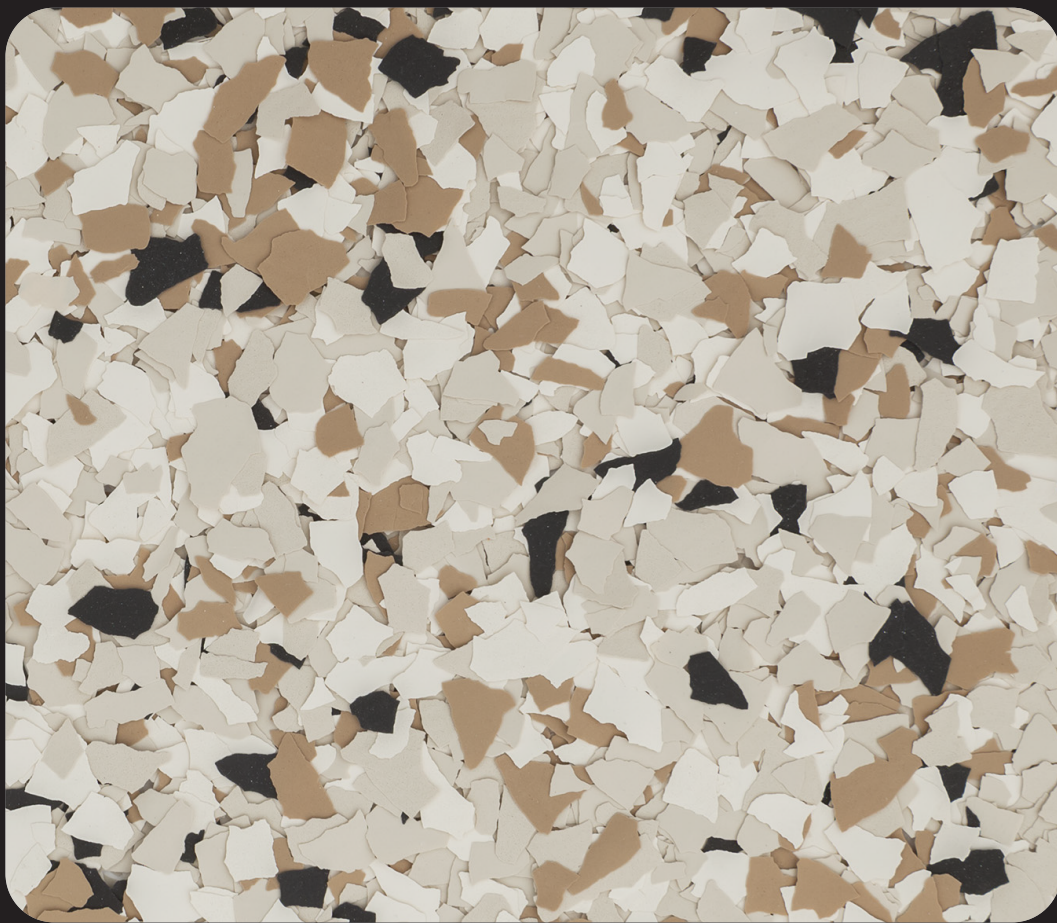

NIGHTSHADE

DOMINO PLUS

FEATHER GRAY

GRAVEL

STONEY CREEK

COYOTE

SHORELINE

OUTBACK

COMET