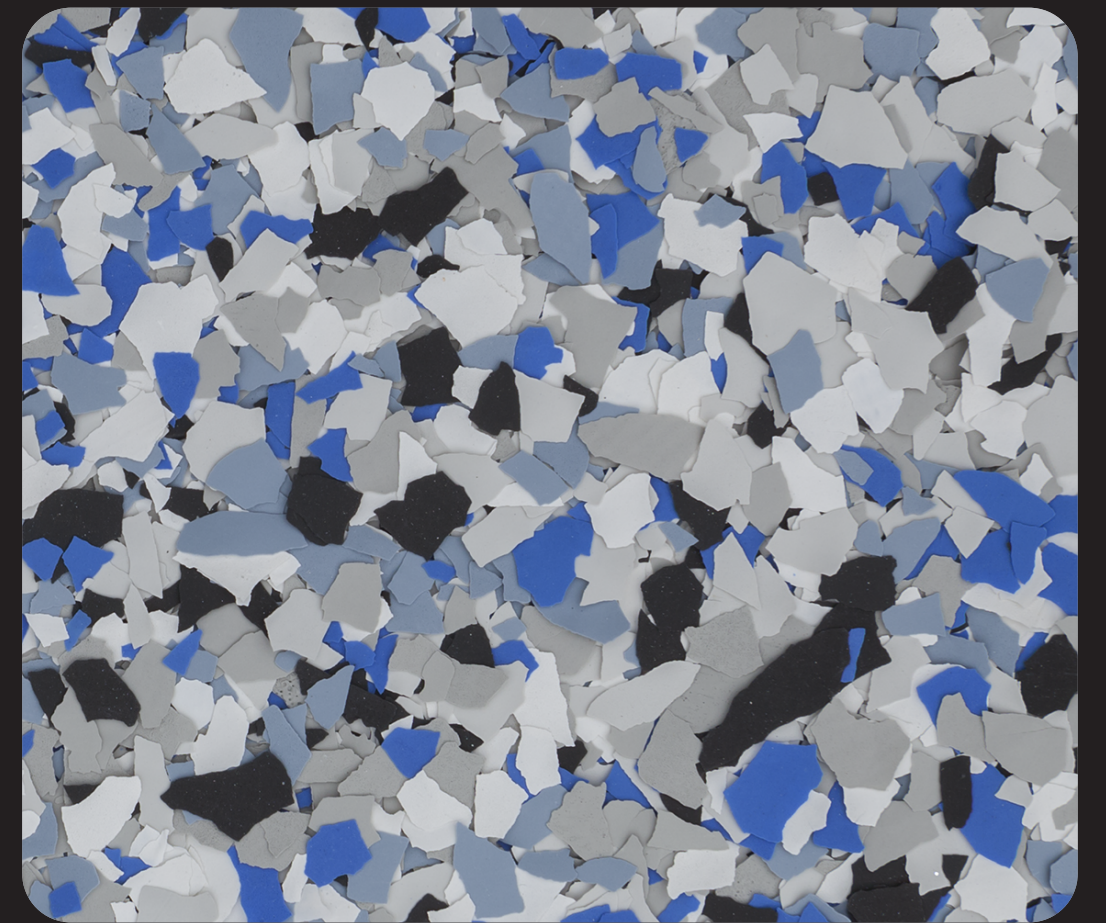

NIGHTSHADE

DOMINO PLUS

FEATHER GRAY

GRAVEL

STONEY CREEK

COYOTE

SHORELINE

OUTBACK

COMET